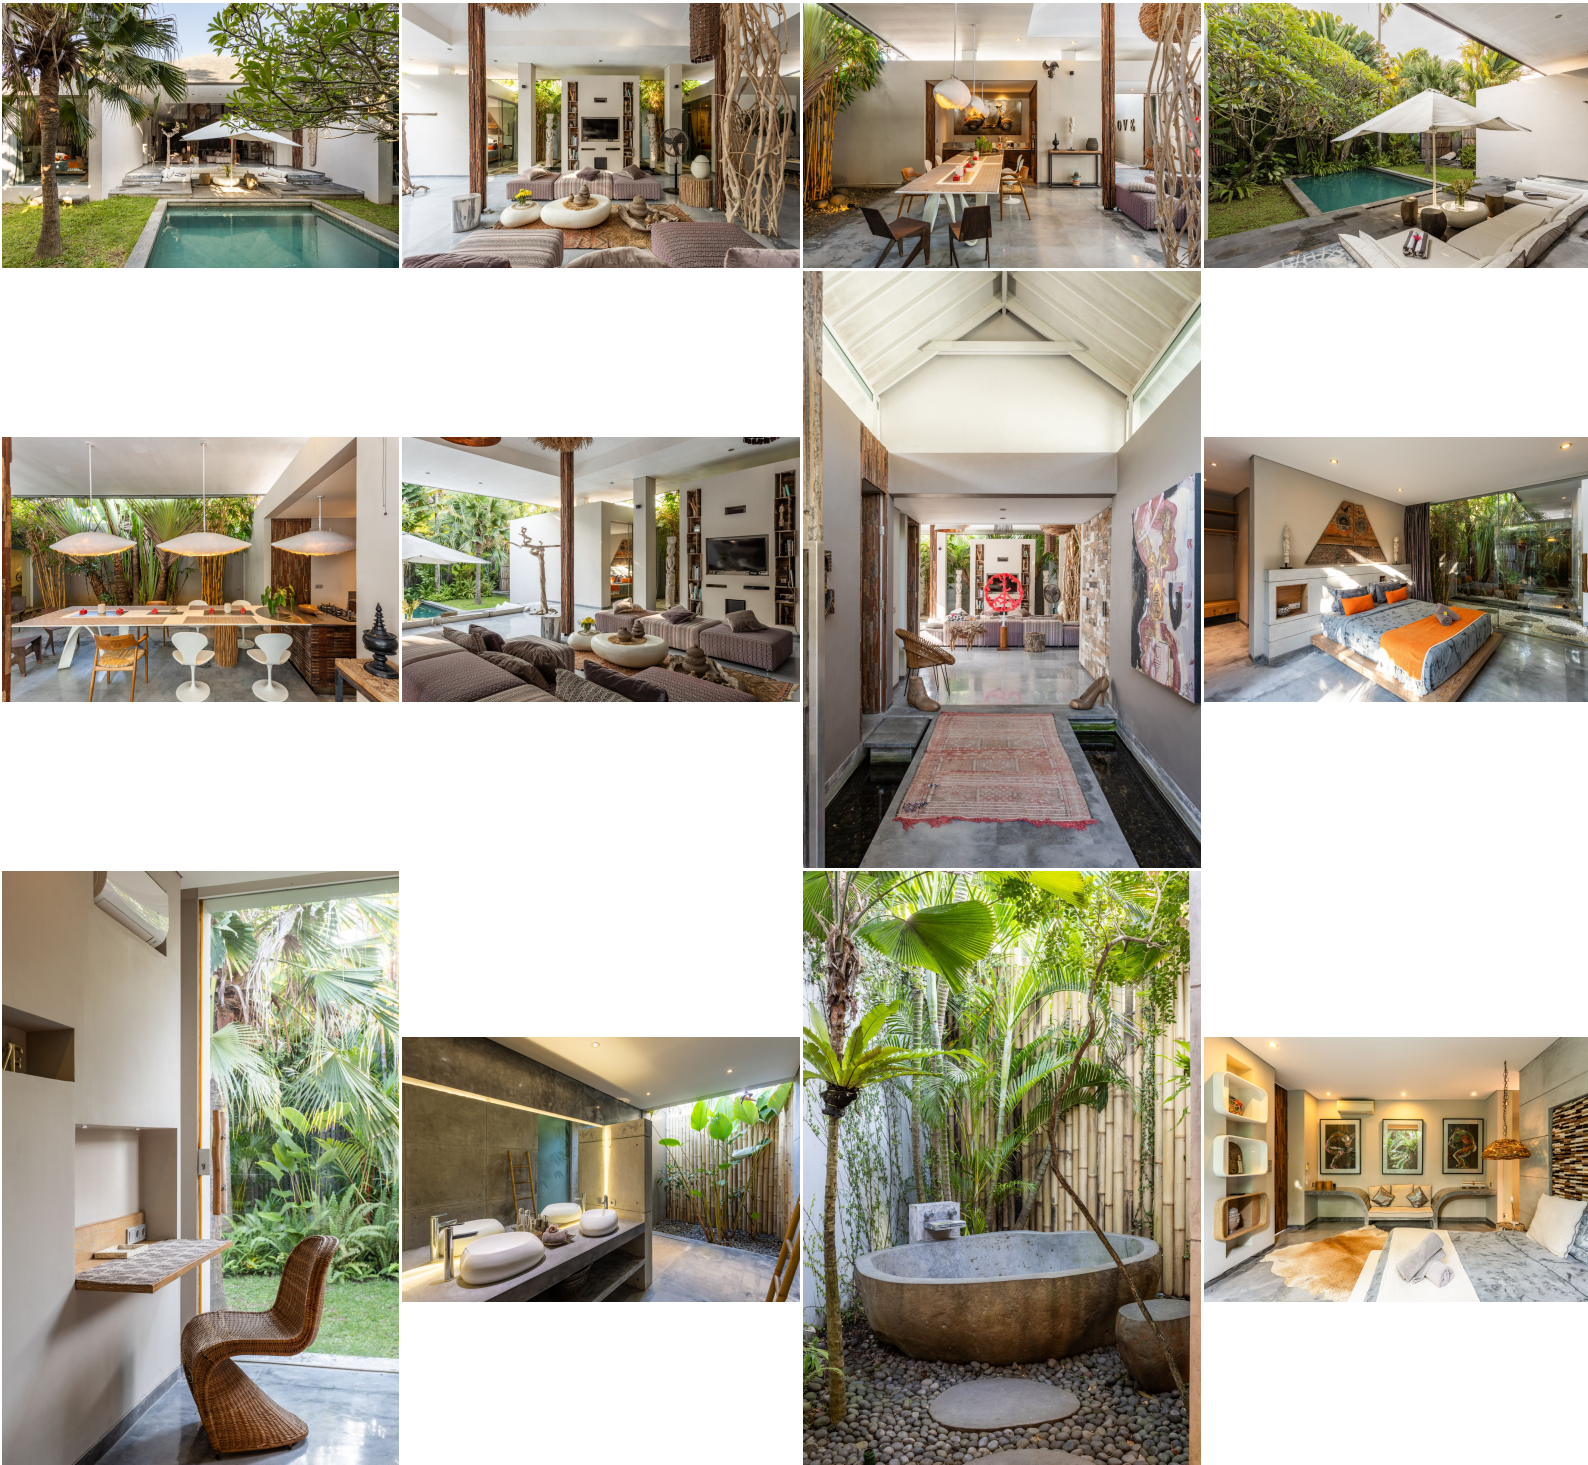

GD&ASSOCIATES

GD&ASSOCIATES *by Gilles Demunter*®

©2021 PT SURGA TROPIS HIDUP. ALL RIGHTS RESERVED

www.gillesdemunter.com | info@gillesdemunter.com | +(62)819-99-971-591

GD Headquarters @ Made's Warung Unit #5, Jalan Raya Seminyak, Seminyak, Kecamatan Kuta, Kabupaten Badung, Bali 80361, Indonesia.